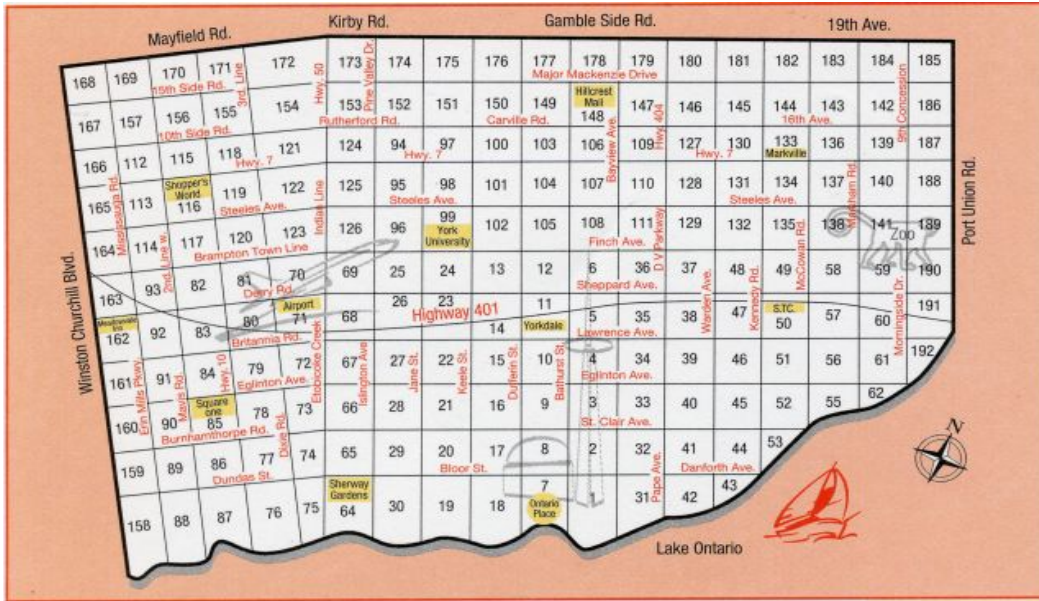

RUSH ~~ EMERGENCY WITHIN GREATER TORONTO

RUSH SERVICE
Pick up and delivery within 3 hours. *

EMERGENCY SERVICE
Pick up and delivery within 90 minutes. * Verbal delivery confirmation included.

VEHICLE TYPE	RUSH	EMERGENCY
 <p>CAR Weight: Up to 200 lbs Length: Up to 4 ft. Maximum weight per piece = 40 lbs</p>	<p>1st Zone \$ 5.22 Each Add'l Zone \$ 2.58 Two Zone Minimum Each additional piece for same consignee \$ 1.36</p>	<p>1st Zone \$ 7.91 Each Add'l Zone \$ 3.59 Two Zone Minimum Each additional piece for same consignee \$ 1.36</p>
 <p>VAN Weight: Up to 1000 lbs Length: Up to 8 ft. Maximum weight per piece = 75 lbs</p>	<p>1st Zone \$ 37.44 Each Add'l Zone \$ 2.95 10 pieces included Each Add'l piece \$ 1.54</p>	<p>1st Zone \$ 46.78 Each Add'l Zone \$ 3.78 10 pieces included Each Add'l piece \$ 1.54</p>

* Weather and traffic conditions permitting