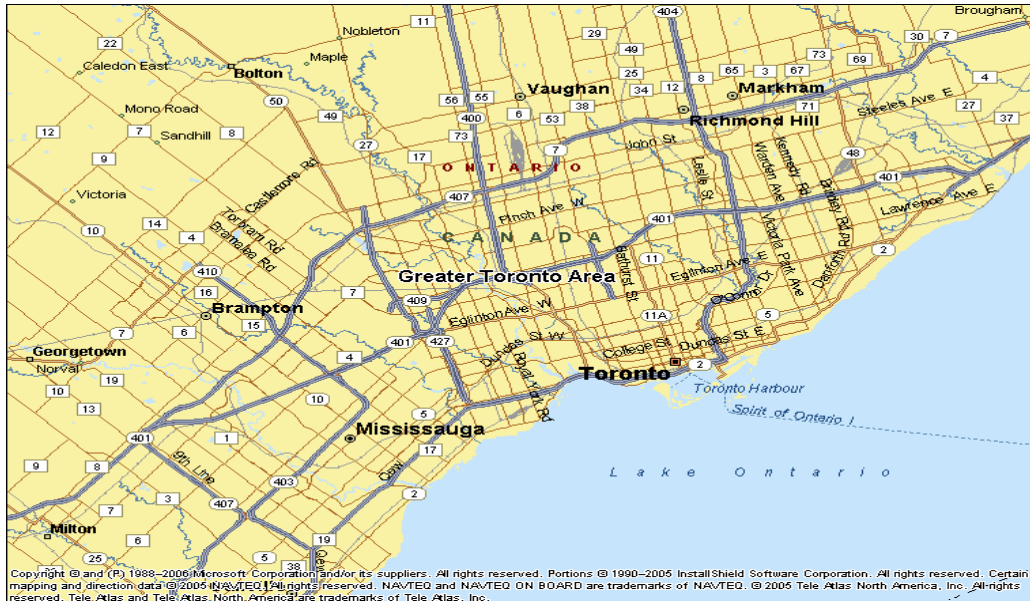

CARTAGE SERVICE WITHIN GREATER TORONTO

SAMEDAY PALLET SERVICE

Orders placed by 11:00 am will be delivered by the end of the day. **

RUSH TRUCK SERVICE

Pick up and delivery within 2 hours in 50 km radius of our Toronto terminal. **

** Weather and traffic conditions permitting