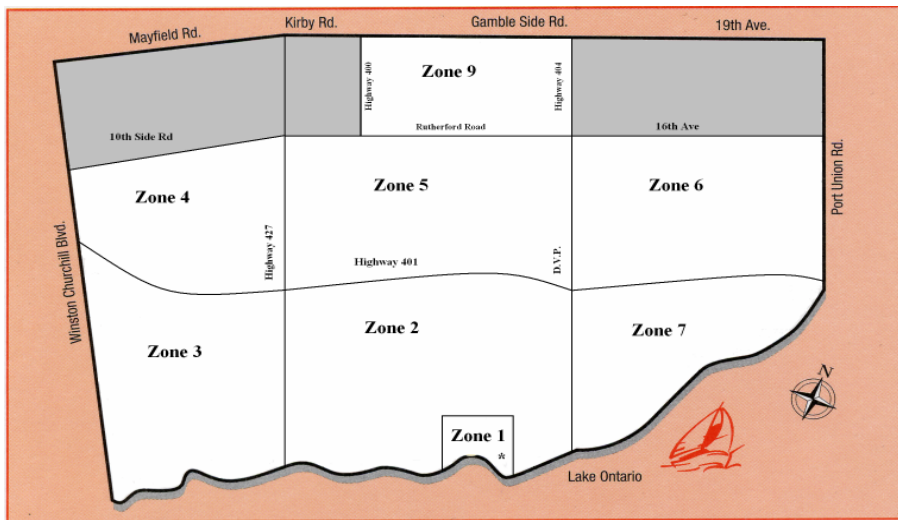

SAMEDAY WITHIN GREATER TORONTO

ECONOMY SAMEDAY SERVICE

Orders placed prior to noon will be delivered before 5:00 p.m. the sameday. **

Envelope & Small Parcel
Weight: Up to 200 lbs
Length: Up to 4 ft.
Maximum weight per piece = 40 lbs
Each additional piece for same consignee \$1.36

ECONOMY SAMEDAY								
	Zone 1	Zone 2	Zone 3	Zone 4	Zone 5	Zone 6	Zone 7	Zone 9
Zone 1	\$ 6.87	\$ 11.58	\$ 15.05	\$ 19.76	\$ 18.86	\$ 19.76	\$ 16.59	\$ 23.78
Zone 2	\$ 11.58	\$ 9.78	\$ 14.26	\$ 17.91	\$ 14.26	\$ 17.91	\$ 18.86	\$ 19.86
Zone 3	\$ 15.05	\$ 14.26	\$ 11.36	\$ 13.47	\$ 17.91	\$ 23.78	\$ 23.78	\$ 23.78
Zone 4	\$ 19.76	\$ 17.91	\$ 13.47	\$ 11.36	\$ 14.26	\$ 23.78	\$ 23.78	\$ 19.86
Zone 5	\$ 18.86	\$ 14.26	\$ 17.91	\$ 14.26	\$ 11.36	\$ 15.59	\$ 19.76	\$ 17.91
Zone 6	\$ 19.76	\$ 17.91	\$ 23.78	\$ 23.78	\$ 15.59	\$ 10.84	\$ 16.11	\$ 19.86
Zone 7	\$ 16.59	\$ 18.86	\$ 23.78	\$ 23.78	\$ 19.76	\$ 16.11	\$ 12.63	\$ 23.78
Zone 9	\$ 23.78	\$ 19.86	\$ 23.78	\$ 19.86	\$ 17.91	\$ 19.86	\$ 23.78	\$ 12.63

** Weather and traffic conditions permitting

* ZONE 1 BOUNDARIES: Lake Ontario, Bathurst Street, Bloor Street, Bayview Avenue